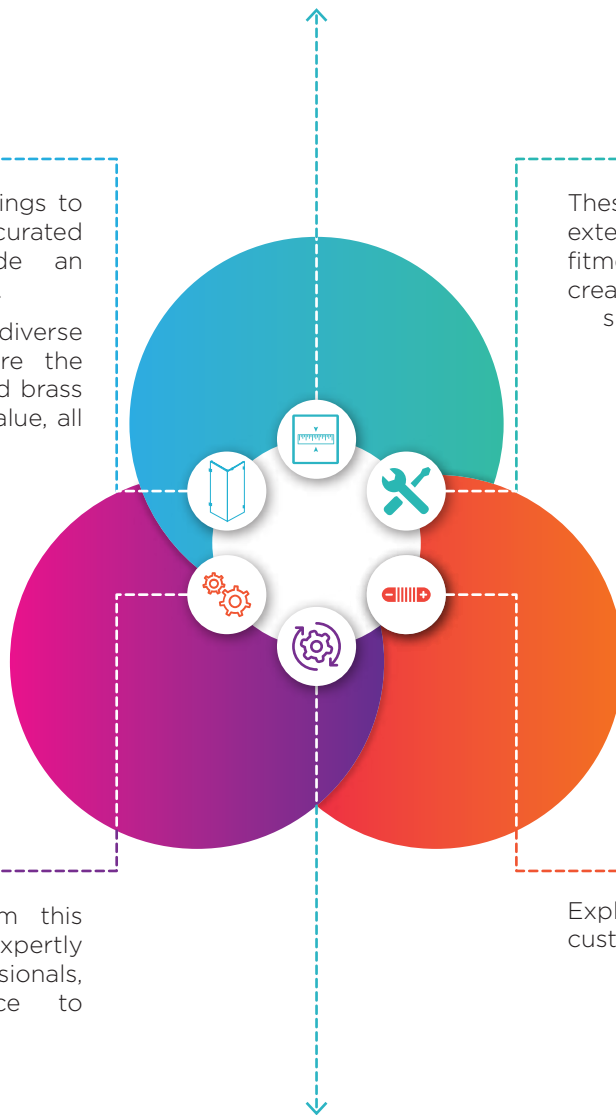

GLASS

Glass is an important aspect of shower cubicles, especially glass with the right thickness. Only truly thick glass can vouch for a watertight shower cubicle.

Saint-Gobain, backed by a legacy of 350 years of glass-making, combines quality and precision to bring to you the right glass in the right thickness, a stunning range of shower cubicles.

Every glass used in this range comes with a **Tru-Thik** promise, making this range of shower cubicles solid and leakproof.

FIXTURES

This bouquet of cubicles brings to you perfect fixtures that are curated and designed to provide an unparalleled user experience.

Complementing the diverse collection of enclosures are the wide range of chrome-plated brass hinges, that add aesthetic value, all the while ensuring safety.

LAYOUTS

These shower enclosures offer an extensive range of glass and fitments that, combined together, create over 200 possibilities, suitable for any space, any size.

INSTALLATION

Every shower cubicle from this stunning collection is expertly installed by trained professionals, ensuring strict adherence to safety standards.

RANGE

Explore a stellar range of customised shower cubicles, that meet every design need.

- The FRESH Series
- The PURE Series
- The REFLECT Series
- The DESIGN Series
- The TONE Series

PROCESS

This magnificent range of shower cubicles is manufactured and tested by experts who ensure stringent quality tests to deliver safety performance.

Glass used in this range of shower cubicles is subject to the Heat-Soak Test, and is verified to stand extreme heat and moisture conditions.